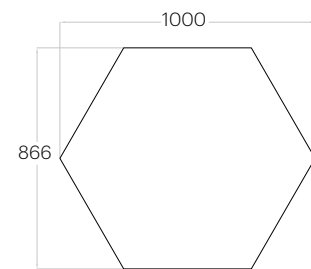

Grubość (thickness): 40 mm
Waga (weight): 2200 g
1 szt. (pc) : 0,79 m²

Grubość (thickness): 40 mm
Waga (weight): 2800 g
1 szt. (pc) : 1,00m²

Grubość (thickness): 40 mm
Waga (weight): 2800 g
1 szt. (pc) : 0,99 m²

Grubość (thickness): 40 mm
Waga (weight): 1800 g
1 szt. (pc) : 0,65m²

Grubość (thickness): 40 mm
Waga (weight): 2200 g
1 szt. (pc) : 0,79 m²

Grubość (thickness): 40 mm
Waga (weight): 3100 g
1 szt. (pc) = 1,12 m²

Octa

Grubość (thickness): 40 mm
Waga (weight): 2300 g
1 szt. (pc) = 0,83 m²

Montaż Fluffo AIR

Fluffo AIR installation.

Panel podwieszany jest do sufitu za pomocą systemu stalowych linek, które pozwalają na podwieszenie paneli na różnej wysokości. Dostępne akcesoria umożliwiają montaż paneli zarówno do betonowego sufitu jak i do rastrowego sufitu podwieszanego. Komplet niezbędnych akcesoriów i szablony montażowe dołączane są do produktu.

The panel is suspended from the ceiling with steel cables, which make it possible for the panels to be hung at various heights. Available accessories permit the installation of panels on concrete ceilings as well as suspended raster ceiling. A set of necessary accessories and assembly templates are included with the product.

System montażowy / Mounting system