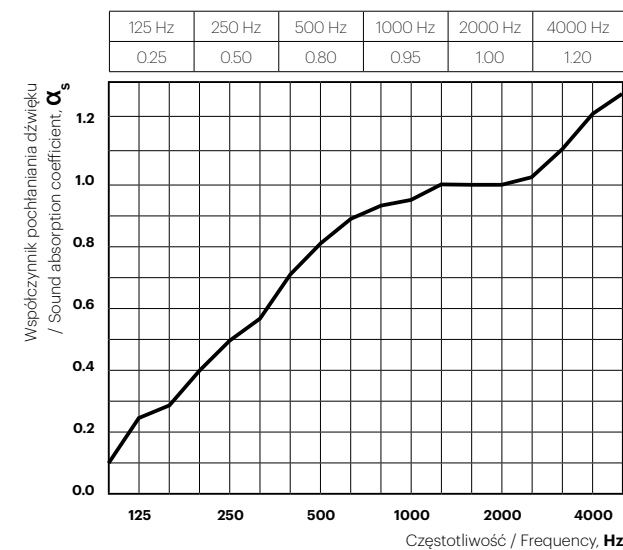

Akustyka / Acoustics

α_s Współczynnik chłonności akustycznej zgodnie z PN-EN ISO 354:2005
/ α_s Sound absorption coefficient according to PN-EN ISO 354:2005

Wskaźnik pochłaniania dźwięku zgodnie z PN-EN ISO 11654:1997 $\alpha_w = 0,80$
/ Sound absorption indicator according to PN-EN ISO 11654:1997 $\alpha_w = 0,80$

Klasa pochłaniania dźwięku: B
/ Sound absorption class: B