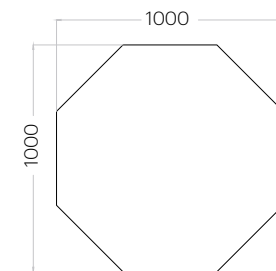

Hello

Grubość (thickness): 40 mm  
Waga (weight): 3100 g  
1 szt. (pc) = 1,12 m<sup>2</sup>

Octa

Grubość (thickness): 40 mm  
Waga (weight): 2300 g  
1 szt. (pc) = 0,83 m<sup>2</sup>