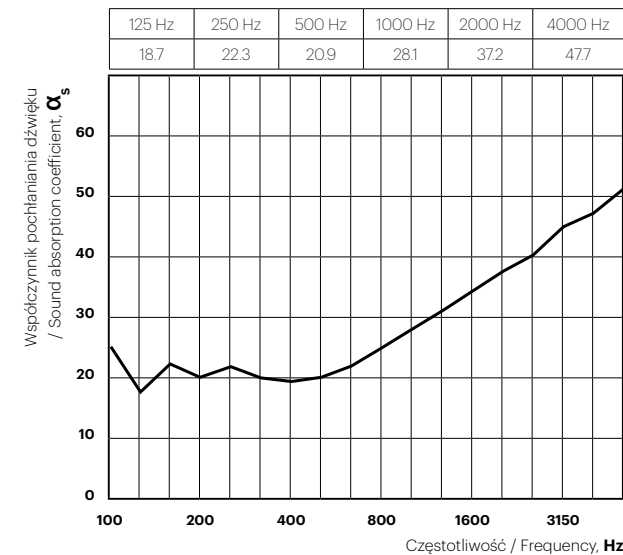

Akustyka / Acoustics

R_w - Wskaźnik izolacji dźwiękowej według ISO 140-3
/ R_w Sound insulation according to ISO 140-3

Wskaźnik izolacji dźwiękowej według ISO 140-3* $R_w (C;Ctr) = 27 (0;-2) \text{ dB}$

*Badanie przeprowadzone przez producenta materiału bazowego według ISO 140-3 oraz ISO 717-1

/ Sound insulation according to ISO 140-3* $R_w (C;Ctr) = 27 (0;-2) \text{ dB}$

*Research carried out by the base material producer according to ISO 140-3 and ISO 717-1 norms.