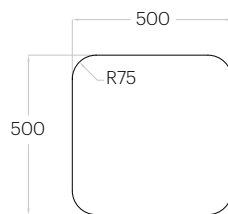

Grubość (thickness): 36 mm
Waga (weight): 1200 g
1 szt. (pc) : 0,25 m²
4 szt. (pcs) : 1,00 m²

Tele L

Grubość (thickness): 36 mm
Waga (weight): 1200 g
1 szt. (pc) : 0,25 m²
4 szt. (pcs) : 0,98 m²

Grubość (thickness): 36 mm
Waga (weight): 750 g
1 szt. (pc) : 0,16 m²
6 szt. (pcs) : 0,97 m²

Dot L

Grubość (thickness): 36 mm
Waga (weight): 940 g
1 szt. (pc) = 0,20 m²
5 szt. (pcs) = 0,98 m²

Montaż Fluffo GLASS

Fluffo GLASS installation.

Każdy panel Fluffo Glass wyposażony jest w mocne, przezroczyste przysawki o średnicy 5 cm. W miejscach mocowania przysawek panel należy mocno docisnąć do szyby. Fluffo Glass można montować na szkło, lakierowanym MDF-ie oraz polerowanym gresie.

Each Fluffo Glass panel is equipped with a set of strong, transparent suction cups (5 cm in diameter). The panel should be pressed firmly against the glass in places where the suction cups are located. Fluffo Glass can be mounted on glass, lacquered MDF and polished stoneware.