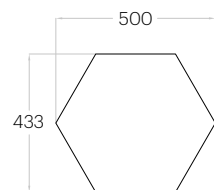

Grubość (thickness): 36 mm
Waga (weight): 1200 g
1 szt. (pc) : 0,25 m²
4 szt. (pcs) : 1,00 m²

Tele L

Grubość (thickness): 36 mm
Waga (weight): 1200 g
1 szt. (pc) : 0,25 m²
4 szt. (pcs) : 0,98 m²

Grubość (thickness): 36 mm
Waga (weight): 750 g
1 szt. (pc) : 0,16 m²
6 szt. (pcs) : 0,97 m²

Grubość (thickness): 36 mm
Waga (weight): 940 g
1 szt. (pc) = 0,20 m²
5 szt. (pcs) = 0,98 m²

Montaż Fluffo GLASS

Fluffo GLASS installation.

Każdy panel Fluffo Glass wyposażony jest w mocne, przezroczyste przysawki o średnicy 5 cm. W miejscach mocowania przysawek panel należy mocno docisnąć do szyby. Fluffo Glass można montować na szkło, lakierowanym MDF-ie oraz polerowanym gresie.

Each Fluffo Glass panel is equipped with a set of strong, transparent suction cups (5 cm in diameter). The panel should be pressed firmly against the glass in places where the suction cups are located. Fluffo Glass can be mounted on glass, lacquered MDF and polished stoneware.