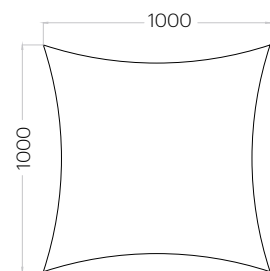

Hello

Grubość (thickness): 40 mm  
Waga (weight): 3100 g  
1 szt. (pc) = 1,12 m<sup>2</sup>

Octa

Grubość (thickness): 40 mm  
Waga (weight): 2300 g  
1 szt. (pc) = 0,83 m<sup>2</sup>