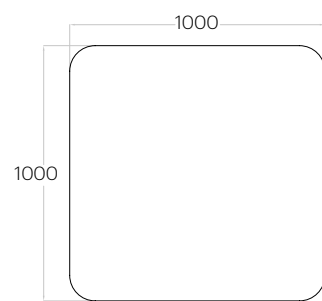

Grubość (thickness): 40 mm
Waga (weight): 2200 g
1 szt. (pc) : 0,79 m²

Grubość (thickness): 40 mm
Waga (weight): 2800 g
1 szt. (pc) : 1,00m²

Grubość (thickness): 40 mm
Waga (weight): 2800 g
1 szt. (pc) : 0,99 m²

Grubość (thickness): 40 mm
Waga (weight): 1800 g
1 szt. (pc) : 0,65m²

Grubość (thickness): 40 mm
Waga (weight): 2200 g
1 szt. (pc) : 0,79 m²

Hello

Grubość (thickness): 40 mm
Waga (weight): 3100 g
1 szt. (pc) = 1,12 m²

Grubość (thickness): 40 mm
Waga (weight): 2300 g
1 szt. (pc) = 0,83 m²

Montaż Fluffo AIR

Fluffo AIR installation.

Panel podwieszany jest do sufitu za pomocą systemu stalowych linek, które pozwalają na podwieszenie paneli na różnej wysokości. Dostępne akcesoria umożliwiają montaż paneli zarówno do betonowego sufitu jak i do rastrowego sufitu podwieszanego. Komplet niezbędnych akcesoriów i szablony montażowe dołączane są do produktu.

The panel is suspended from the ceiling with steel cables, which make it possible for the panels to be hung at various heights. Available accessories permit the installation of panels on concrete ceilings as well as suspended raster ceiling. A set of necessary accessories and assembly templates are included with the product.

System montażowy / Mounting system