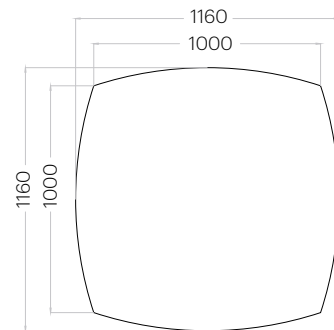

Hello

Grubość (thickness): 40 mm  
Waga (weight): 3100 g  
1 szt. (pc) = 1,12 m<sup>2</sup>

Octa

Grubość (thickness): 40 mm  
Waga (weight): 2300 g  
1 szt. (pc) = 0,83 m<sup>2</sup>