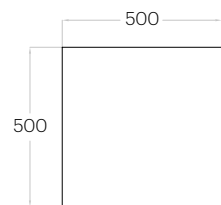

Hexa L

Tele L