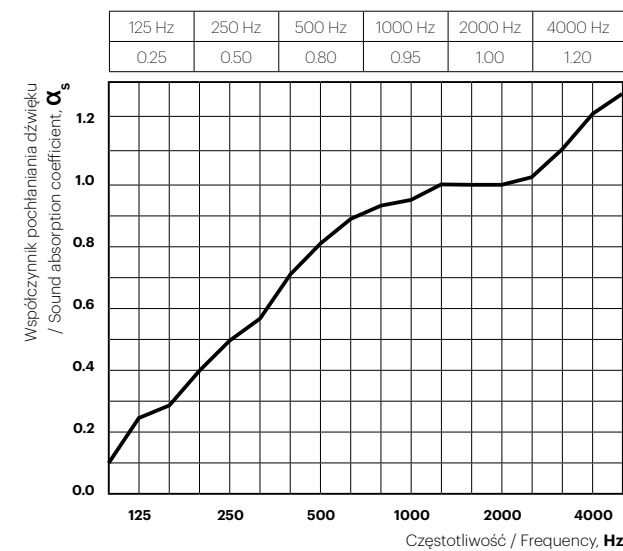

Pixel L

Akustyka / Acoustics

α_s Współczynnik chłonności akustycznej zgodnie z PN-EN ISO 354:2005
/ α_s Sound absorption coefficient according to PN-EN ISO 354:2005

Wskaźnik pochłaniania dźwięku zgodnie z PN-EN ISO 11654:1997 $\alpha_w = 0,80$

/ Sound absorption indicator according to PN-EN ISO 11654:1997 $\alpha_w = 0,80$

Klasa pochłaniania dźwięku: B

/ Sound absorption class: B